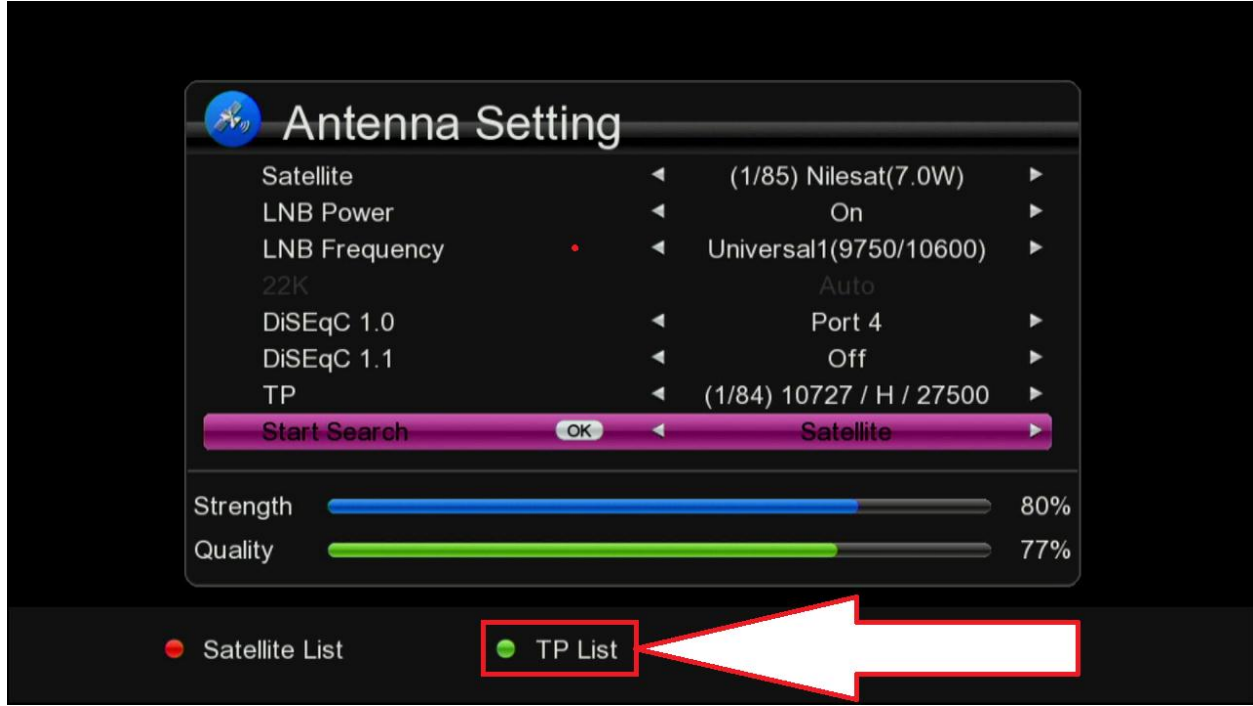

نضغط مباشرة على الزر الاخضر مباشرة بالريموت كنترول