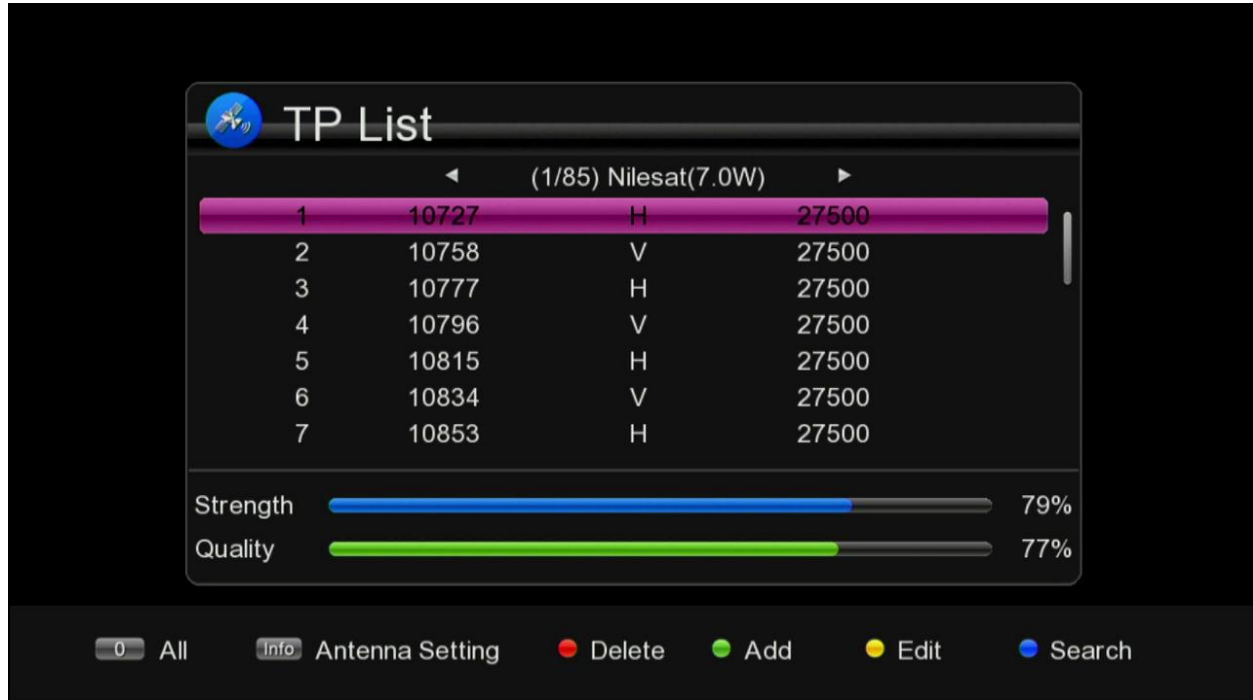

شرح كيفية البحث عن القنوات بتردد واحد
بأجهزة

ECHOLINK BRAVO BT

نضغط على الزر MENU

ثم نذهب الى خانة Installation

نختار Antenne Setting

تختار القمر الذي نريد مثلا سنختار قمر النايلسات

The screenshot shows the 'Antenna Setting' menu in a satellite receiver. The 'Satellite' option is highlighted in purple and set to '(1/85) Nilesat(7.0W)'. Other settings include LNB Power (On), LNB Frequency (Universal1(9750/10600)), DiSEqC 1.0 (Off), DiSEqC 1.1 (Off), TP ((1/84) 10727 / H / 27500), and Start Search (Satellite). The Strength bar is at 47% and Quality is at 0%. At the bottom, there are three buttons: Satellite List (red), TP List (green), and Super Search (blue).

● Satellite List ● TP List ● Super Search

إذا كنت تستعمل السوتش عليك إختيار أي مدخل خاص بالقمر

The screenshot shows the 'Antenna Setting' menu in a satellite receiver. The 'DiSEqC 1.0' option is highlighted in purple and set to 'Off'. Other settings include Satellite ((1/85) Nilesat(7.0W)), LNB Power (On), LNB Frequency (Universal1(9750/10600)), 22K (Auto), DiSEqC 1.1 (Off), TP ((1/84) 10727 / H / 27500), and Start Search (Satellite). The Strength bar is at 48% and Quality is at 0%. At the bottom, there are three buttons: Satellite List (red), TP List (green), and Super Search (blue).

Setting	Value
Satellite	(1/85) Nilesat(7.0W)
LNB Power	On
LNB Frequency	Universal1(9750/10600)
22K	Auto
DiSEqC 1.0	Off
DiSEqC 1.1	Off
TP	(1/84) 10727 / H / 27500
Start Search	Satellite

Strength: 48%
Quality: 0%

● Satellite List ● TP List ● Super Search

نضغط مباشرة على الزر الاخضر مباشرة بالريموت كنترول

نختار التردد الذي نريد ثم نضغط مباشرة على الزر الازرق

TP Search

(1 / 1) Nilesat

(1 / 1) 10727 / H / 27500

	TV	Radio
19	ALWAQIE TV	
20	Awraas TV char	radio
21	Al-Awhad TV	
22	Al-Haramen TV	
23	UTV Iraq	
24	Almagharibia TV	