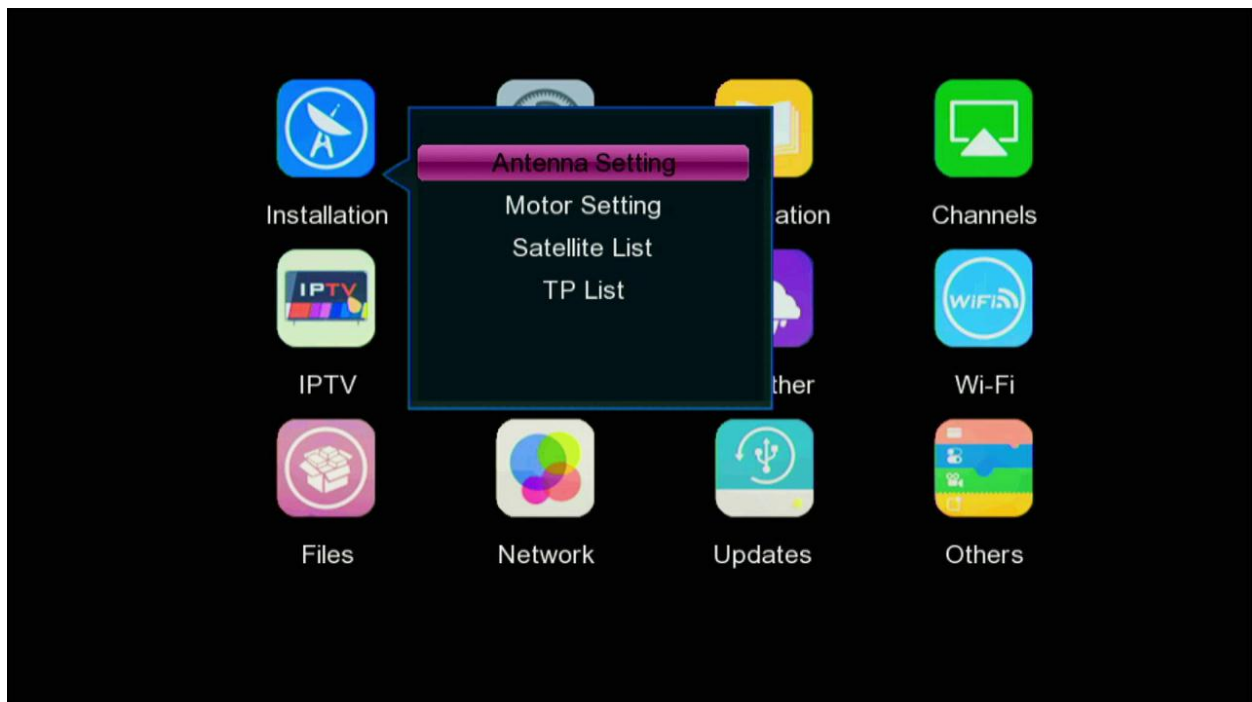

شرح كيفية البحث عن القنوات بتردد واحد
بأجهزة

ECHOLINK BRAVO BT

نضغط على الزر MENU

ثم نذهب الى خانة Installation

نختار Antenne Setting

تختار القمر الذي نريد مثلا سنختار قمر النايلسات

The screenshot shows the 'Antenna Setting' menu in a satellite receiver. The 'Satellite' option is highlighted in purple and set to '(1/85) Nilesat(7.0W)'. Other settings include LNB Power (On), LNB Frequency (Universal1(9750/10600)), DiSEqC 1.0 (Off), DiSEqC 1.1 (Off), TP ((1/84) 10727 / H / 27500), and Start Search (Satellite). The Strength bar is at 47% and Quality is at 0%. At the bottom, there are three buttons: Satellite List (red), TP List (green), and Super Search (blue).

● Satellite List ● TP List ● Super Search

إذا كنت تستعمل السوتش عليك إختيار أي مدخل خاص بالقمر

The screenshot shows the 'Antenna Setting' menu in a satellite receiver. The 'DiSEqC 1.0' option is highlighted in purple and set to 'Off'. Other settings include Satellite ((1/85) Nilesat(7.0W)), LNB Power (On), LNB Frequency (Universal1(9750/10600)), 22K (Auto), DiSEqC 1.1 (Off), TP ((1/84) 10727 / H / 27500), and Start Search (Satellite). The Strength bar is at 48% and Quality is at 0%. At the bottom, there are three buttons: Satellite List (red), TP List (green), and Super Search (blue).